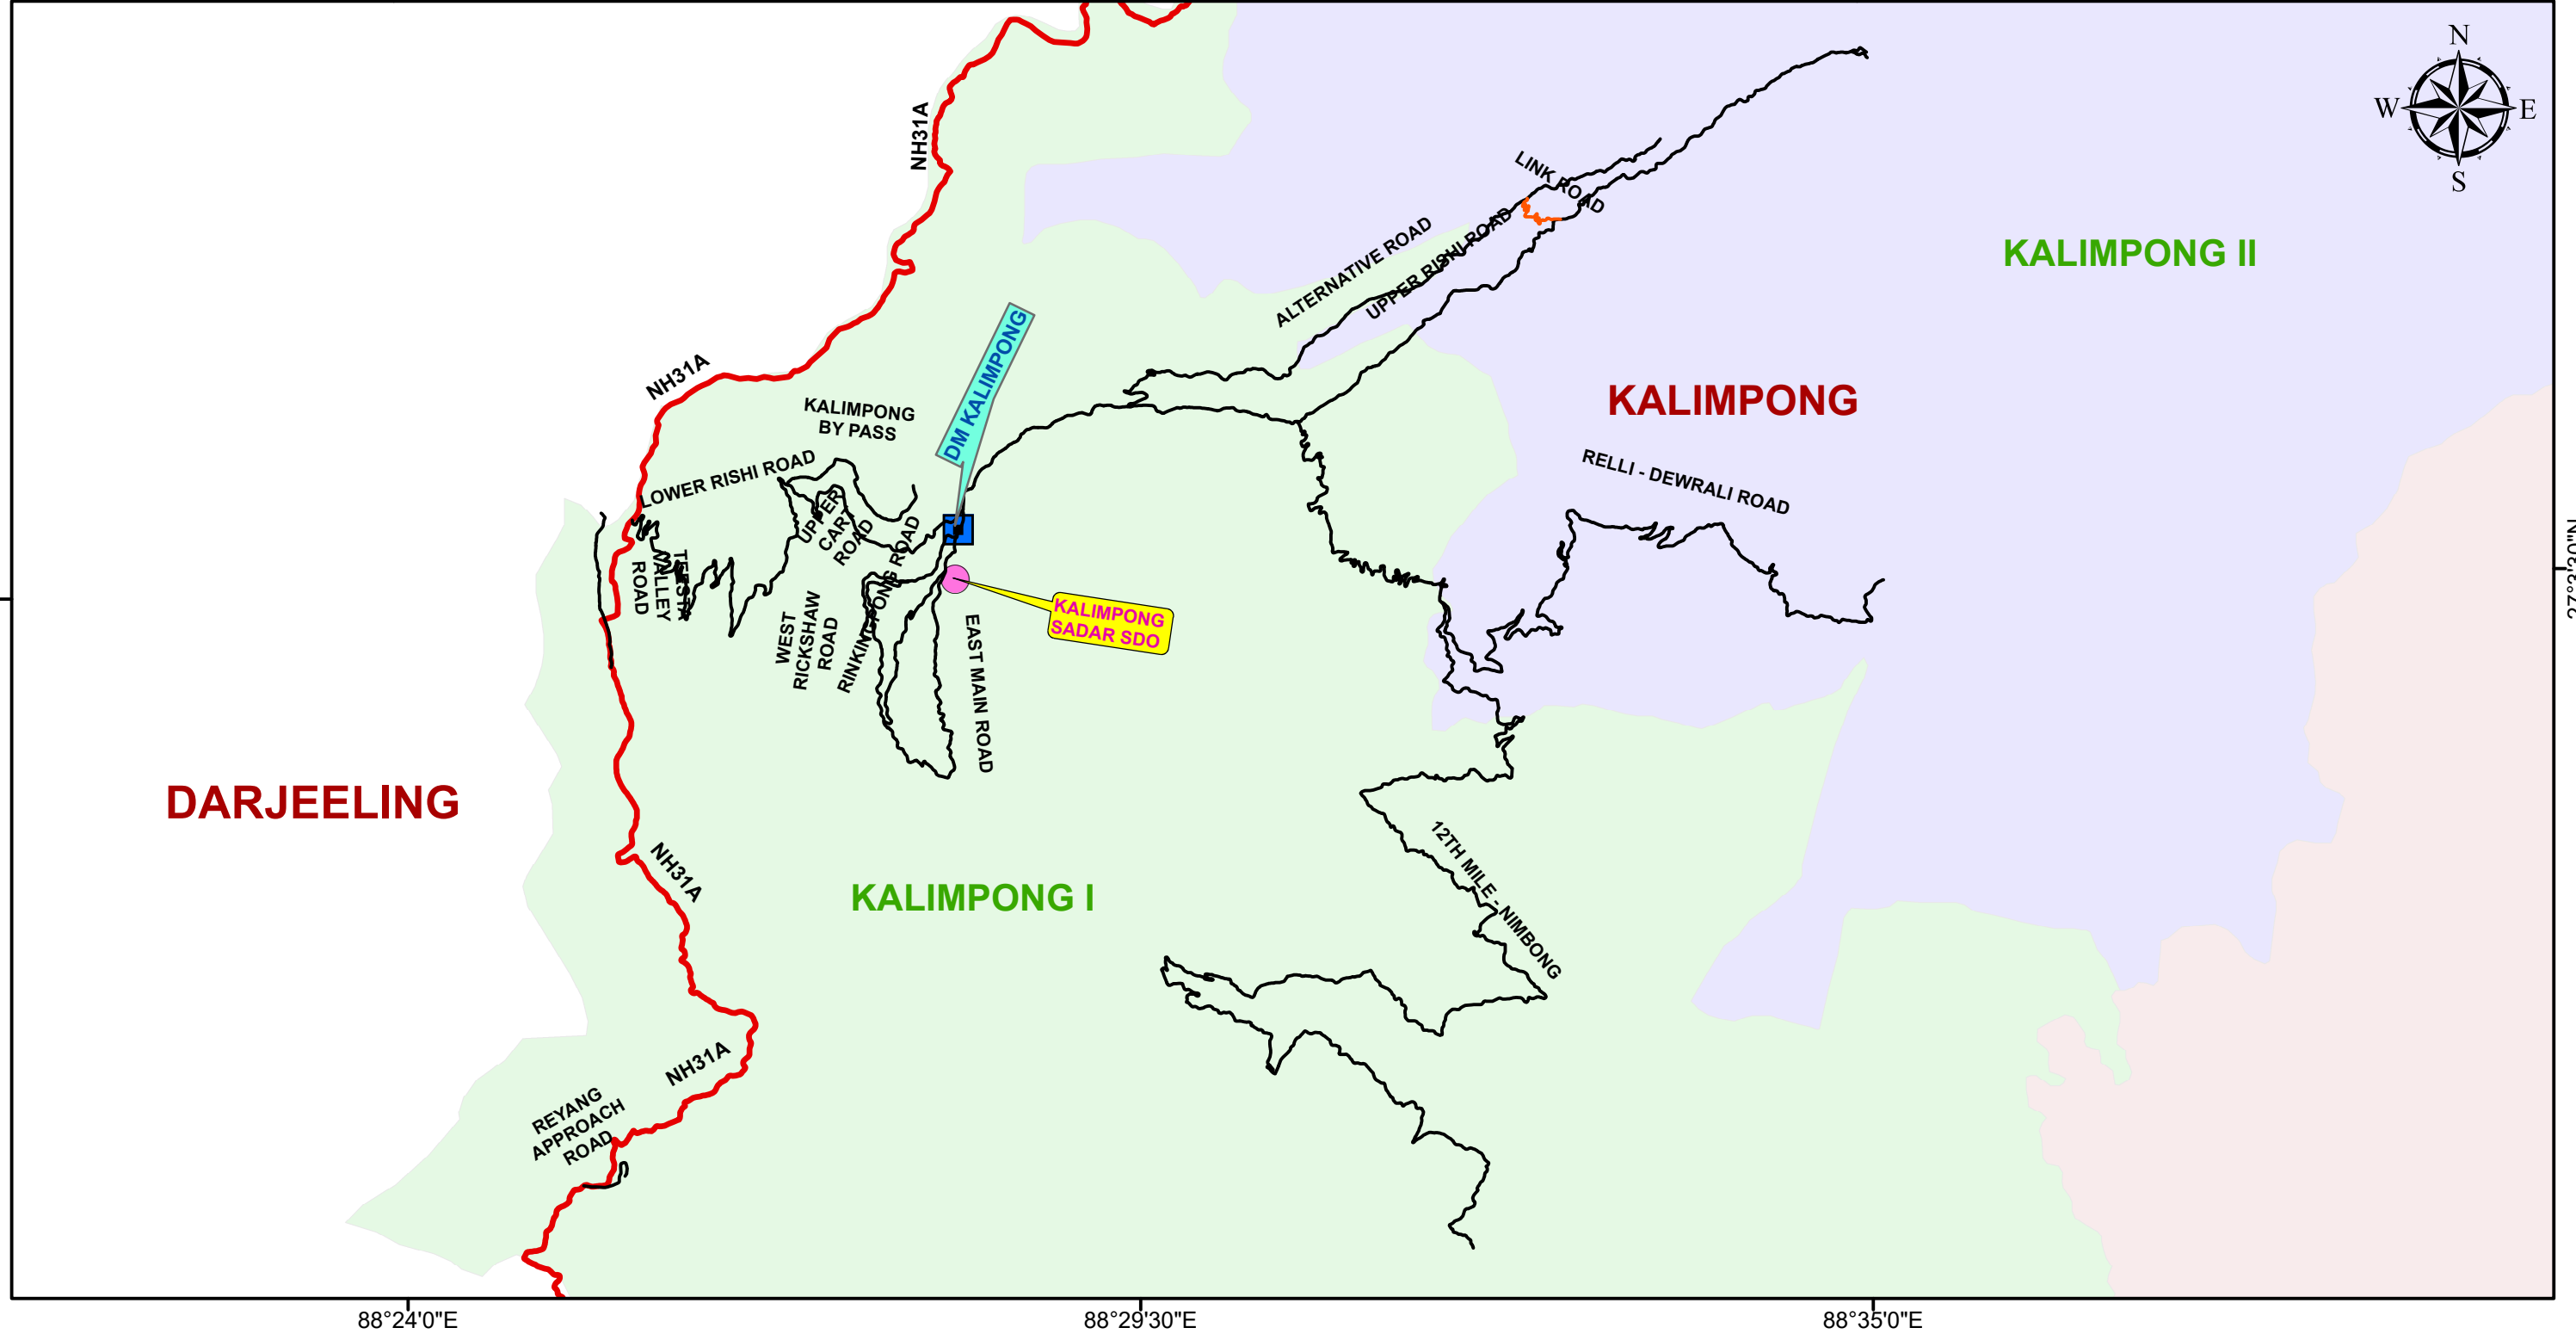

KALIMPONG

88°24'0"E

88°29'30"E

88°35'0"E

27°3'30"N

27°3'30"N

DARJEELING

KALIMPONG II

KALIMPONG

KALIMPONG I

LEGEND

	NATIONAL HIGHWAY		SUB-DIVISION OFFICE
	STATE HIGHWAY		DM OFFICE
	MAJOR DISTRICT ROAD		DISTRICT
	RURAL ROAD		

1:50000

Kilometers